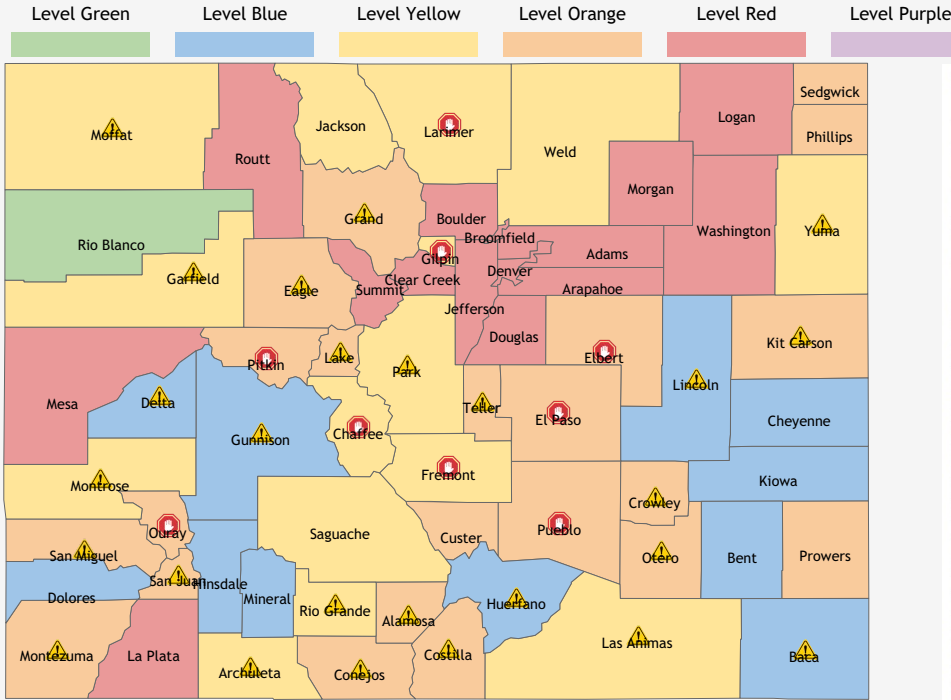

Colorado County COVID-19 Status

COLORADO
Department of Public Health & Environment

Overall Status

Two-Week Cumulative Incidence

Two-Week Average Positivity

Decreasing or Stable Hospitalizations

Show Level Determinants

Hide Guidelines & Restrictions

Overall County Status

Click a County to View Corresponding Dial & Metrics

© 2020 Mapbox © OpenStreetMap